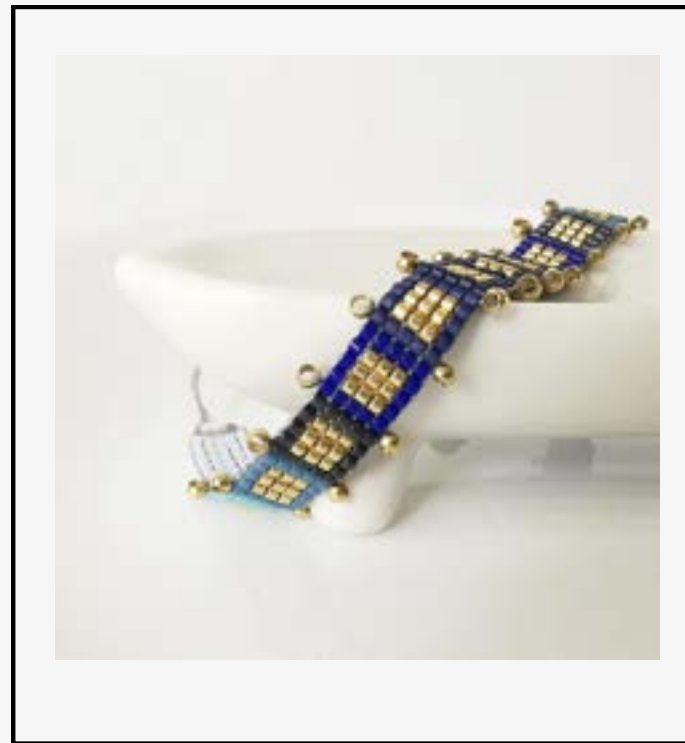

BRC-MXB-0016