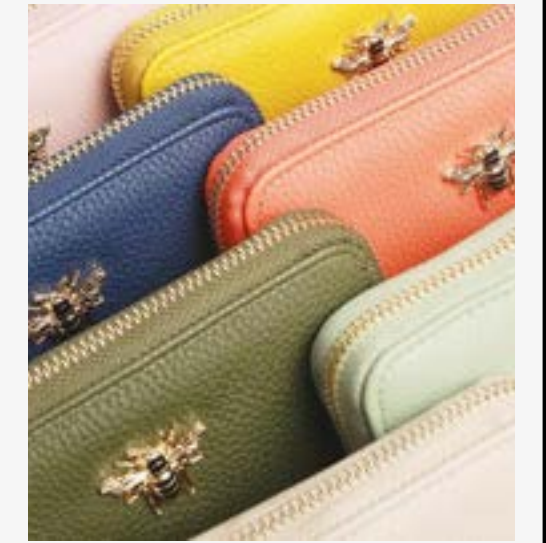

# OUR UK BRANDS

**HOUSE OF  
DISASTER**

**LISA ANGEL**

**THE CANDLE  
BRAND**

**CAI & JO**

**MY DORIS**

**ALICE  
WHEELER**

Each XO-CU product represents a unique fusion of craftsmanship and creativity. Our UK brands are inspired by nature, offering a modern and sophisticated approach, while our Mexican-manufactured products are intentionally crafted to highlight artisanal techniques. This combination creates a perfect blend of contemporary design and traditional artistry.