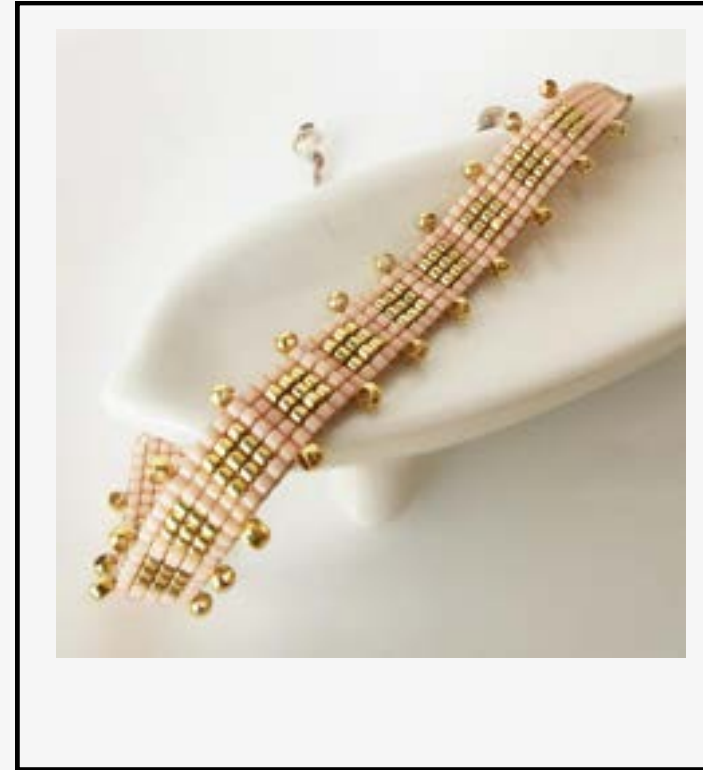

# JEWELLERY

Is handmade with Miyuki beads and in 18K gold-plated.

P134  
\$599

**ORIGEN BRACELET**

WSP ( excl. VAT ) £12.00

SRP ( incl. VAT ) £25.00

**BRC-WHI-0009**

**BRC-PAS-0010**