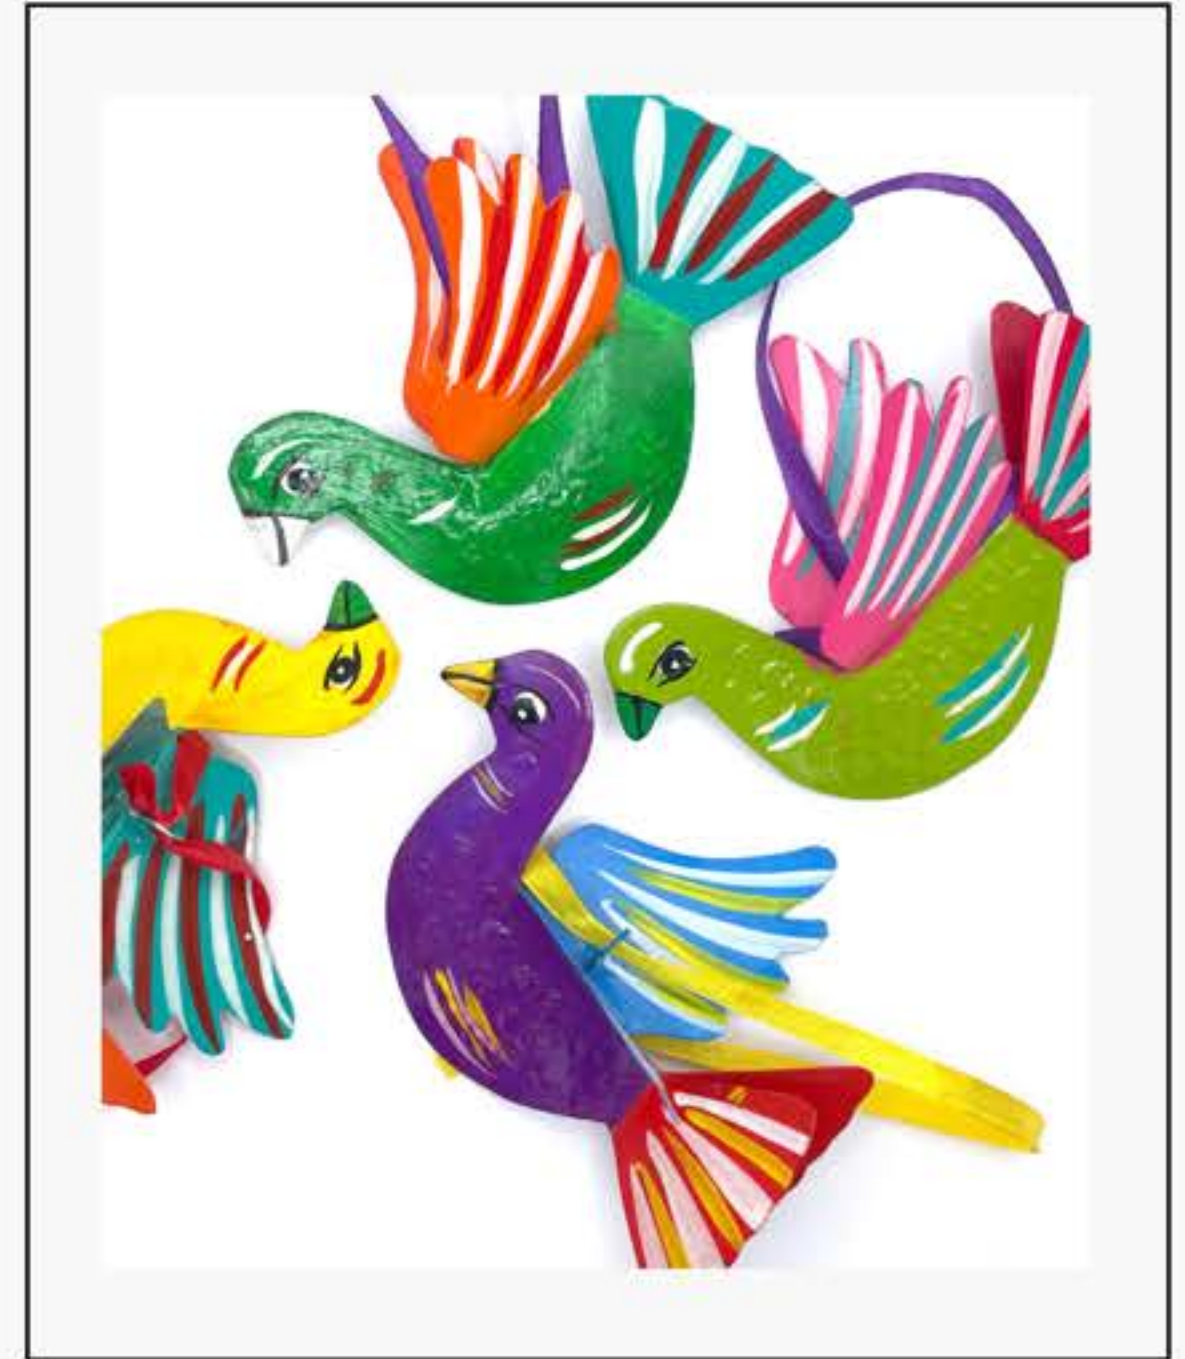

PIGEONS ASSORTED COLOURS

WSP (excl. VAT) £4 per piece

MT-MO-FR001

MT-DC-FL001

MT-DC-CL002

TIN METAL

MT-HT-TA001

METAL HEART 8.5CM x 9CM
WSP (excl. VAT) £6 per piece